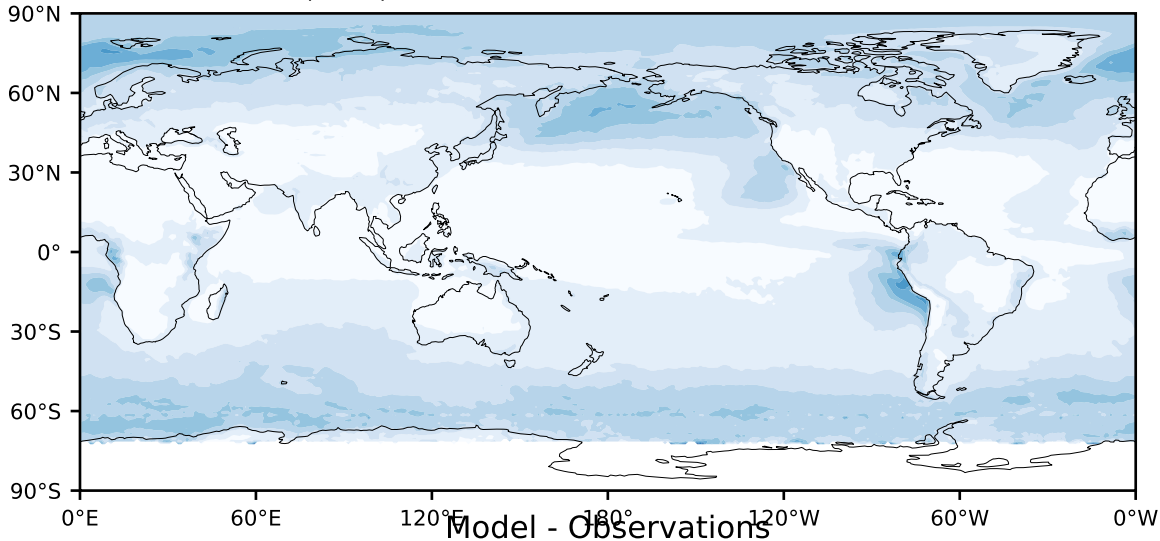

MODIS Simulator (None)

%

Max 100.00
Mean 12.34
Min 0.00

95.0
85.0
75.0
65.0
55.0
45.0
35.0
25.0
15.0
5.0