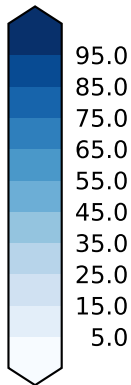

alpha21.clubb_tk1.amip (1981-2000)

%

Max 77.13
Mean 15.28
Min 0.00

MODIS Simulator (None)

Model - Observations

%