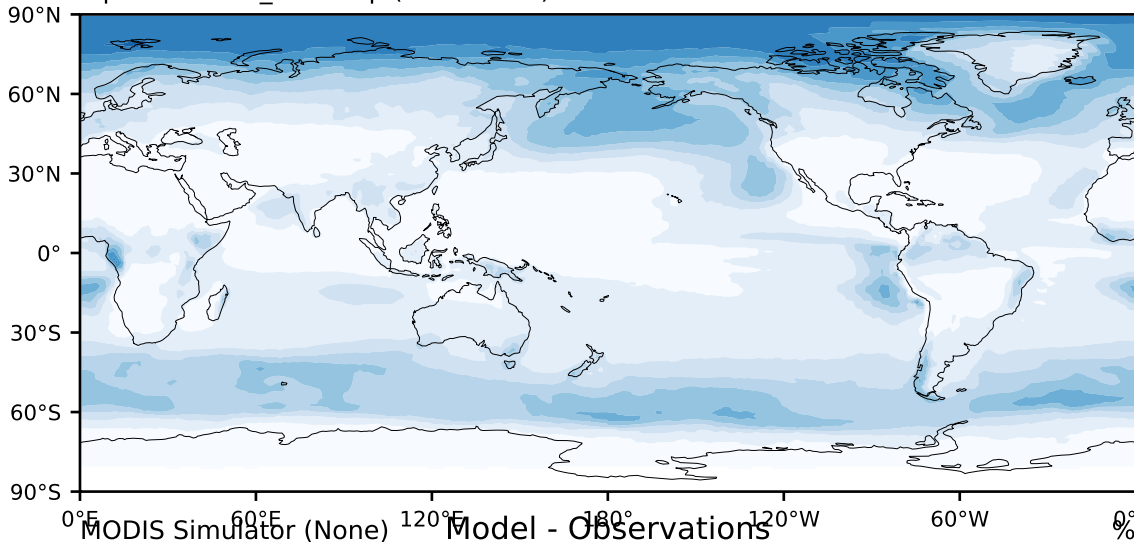

alpha21.clubb_tk1.amip (1981-2000)

%

Max 77.13
Mean 15.28
Min 0.00

MODIS Simulator (None)

Model - Observations

%