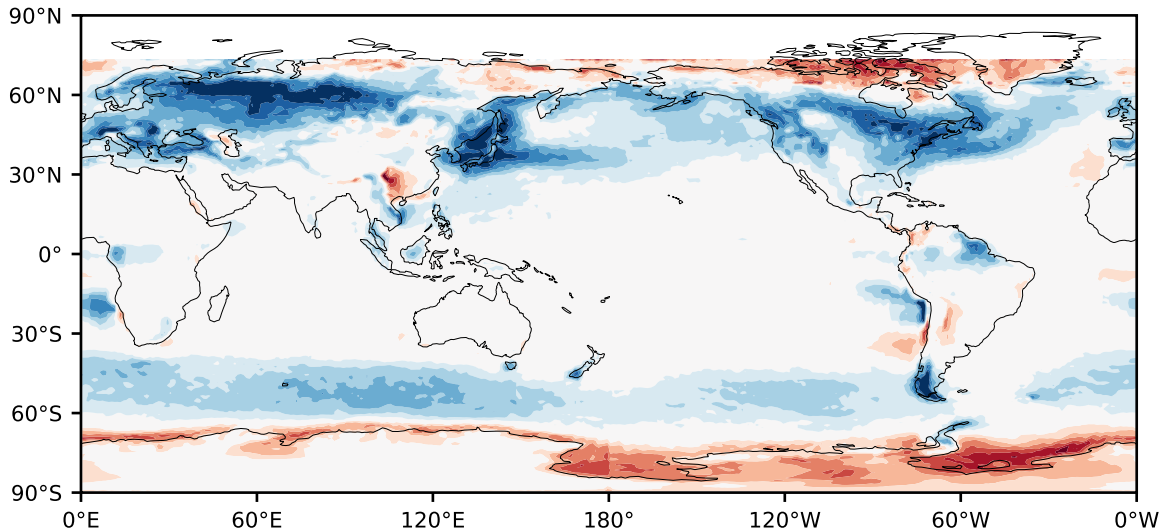

Model - Observations

Max 57.47
Mean 3.61
Min -41.63

RMSE 8.87
CORR 0.87