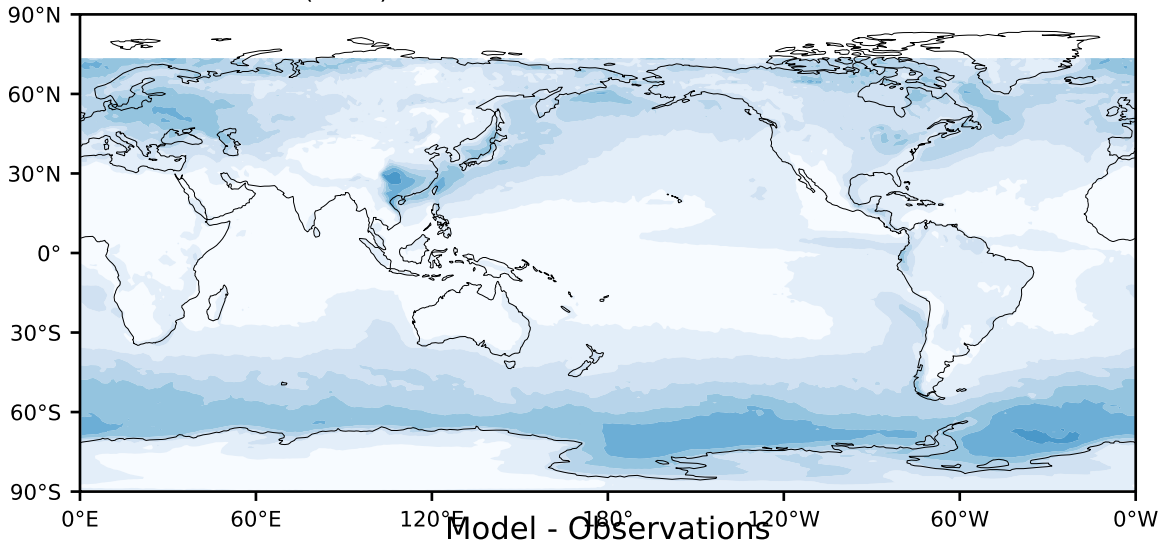

MODIS Simulator (None)

%

Max 64.58
Mean 13.36
Min 0.00

95.0
85.0
75.0
65.0
55.0
45.0
35.0
25.0
15.0
5.0