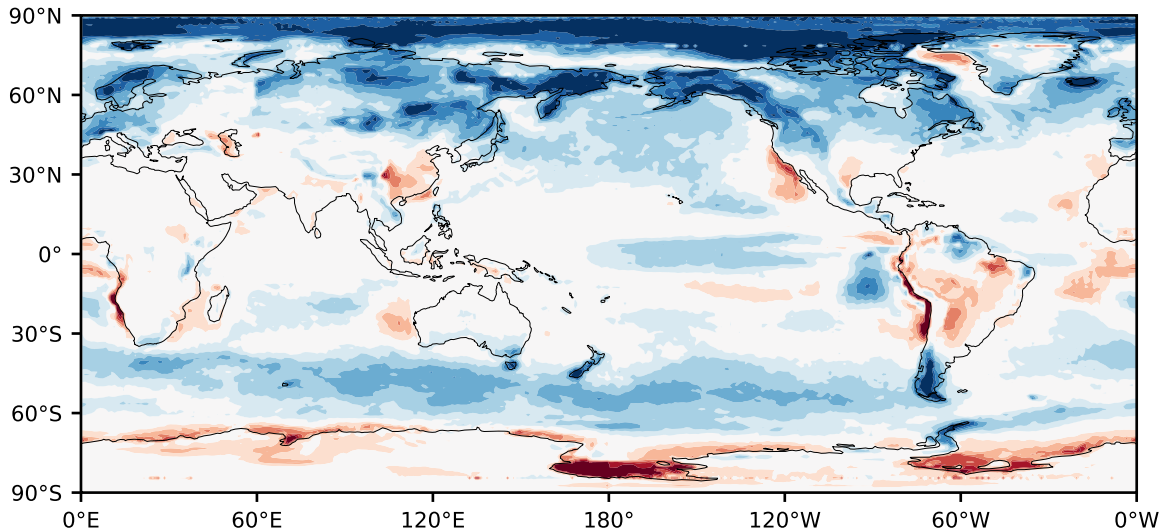

Model - Observations

Max 53.07
Mean 4.45
Min -72.56

RMSE 9.88
CORR 0.93