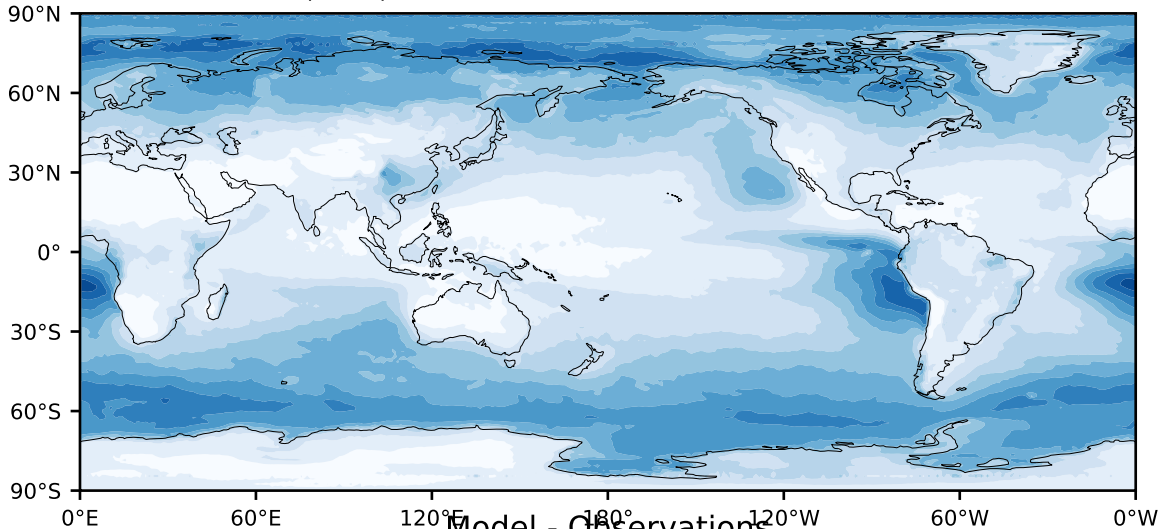

MODIS Simulator (None)

%

Max 89.98
Mean 27.82
Min 0.07

Model - Observations