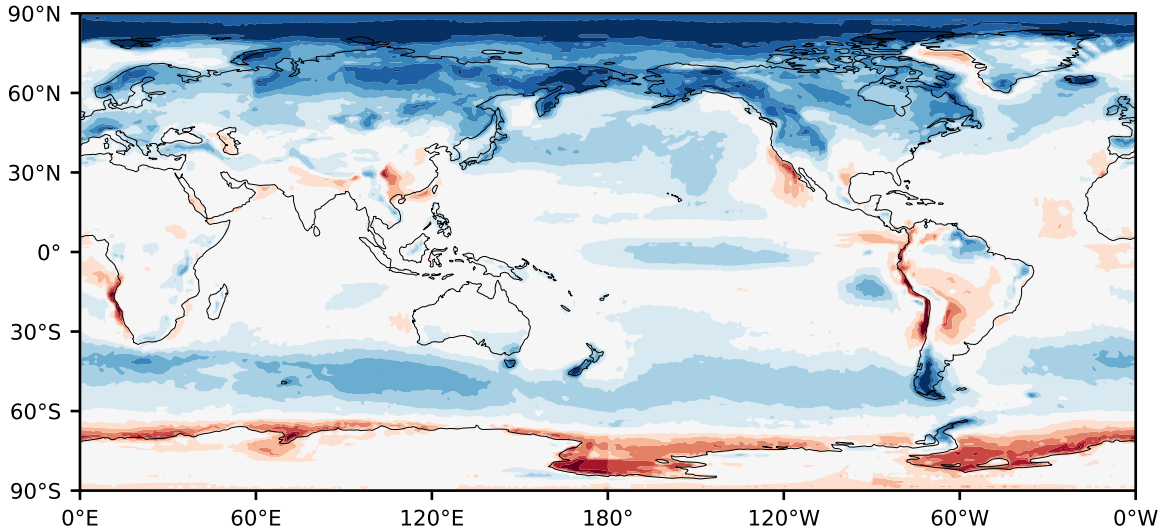

Model - Observations

Max 53.04
Mean 4.75
Min -64.04

RMSE 9.67
CORR 0.93