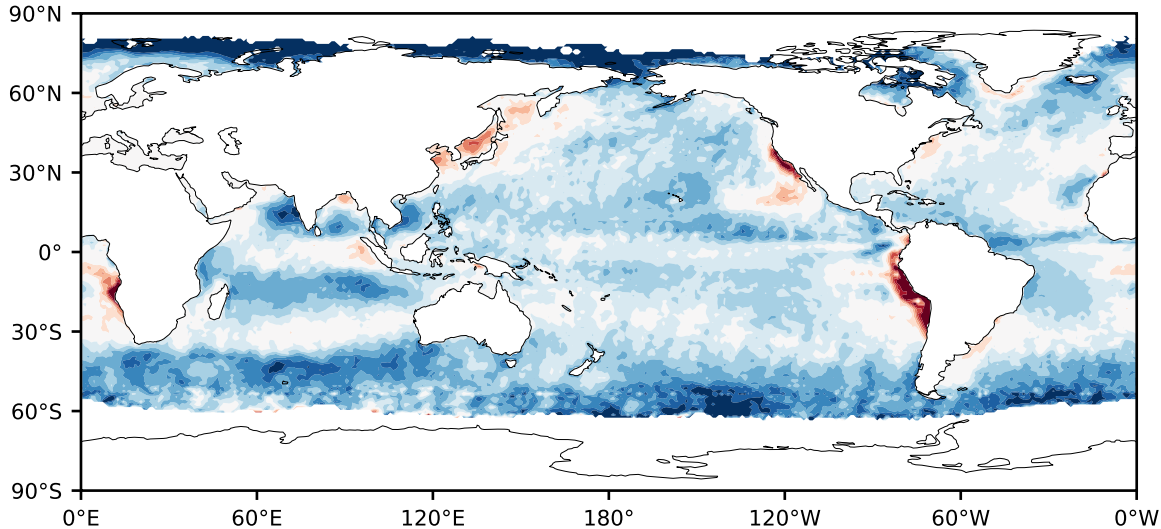

Model - Observations

Max 65.73
Mean 9.72
Min -83.10

RMSE 13.55
CORR 0.79