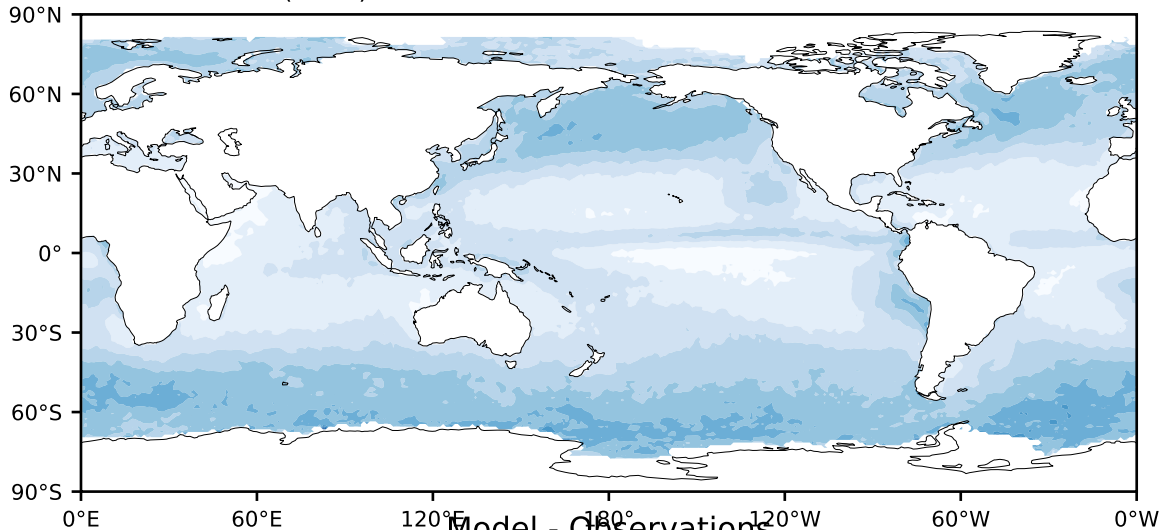

MISR Simulator (None)

%

Max 99.71
Mean 22.24
Min 0.00

95.0
85.0
75.0
65.0
55.0
45.0
35.0
25.0
15.0
5.0