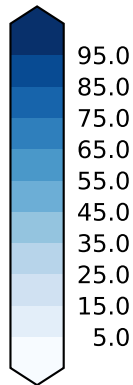

alpha21.clubb_tk1.amip (1981-2000)

%
Max 99.20
Mean 49.63
Min 0.12

MISR Simulator (None)

Model - Observations

%