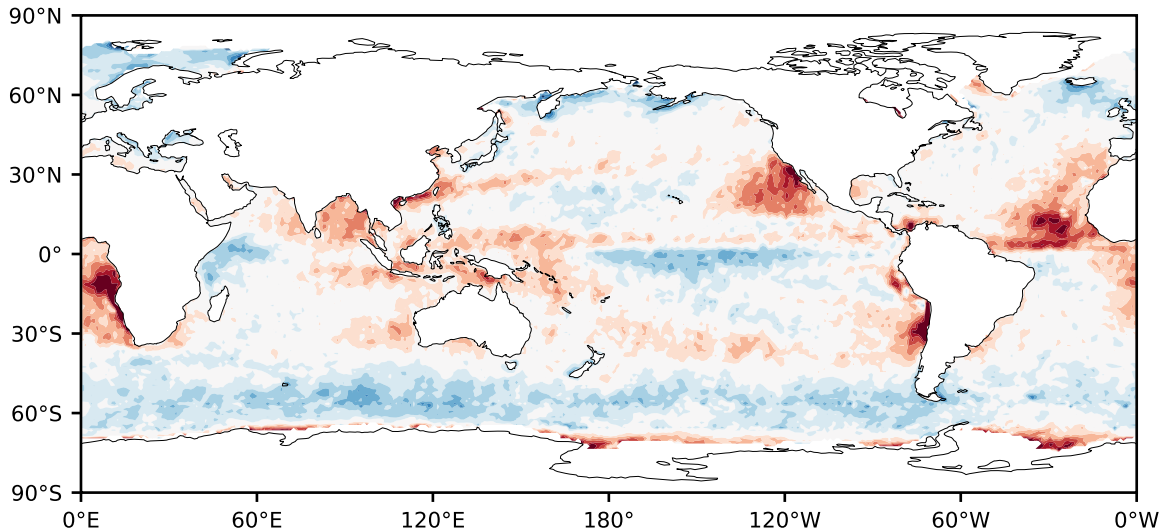

Model - Observations

Max 51.36
Mean -1.04
Min -74.19

RMSE 8.72
CORR 0.92