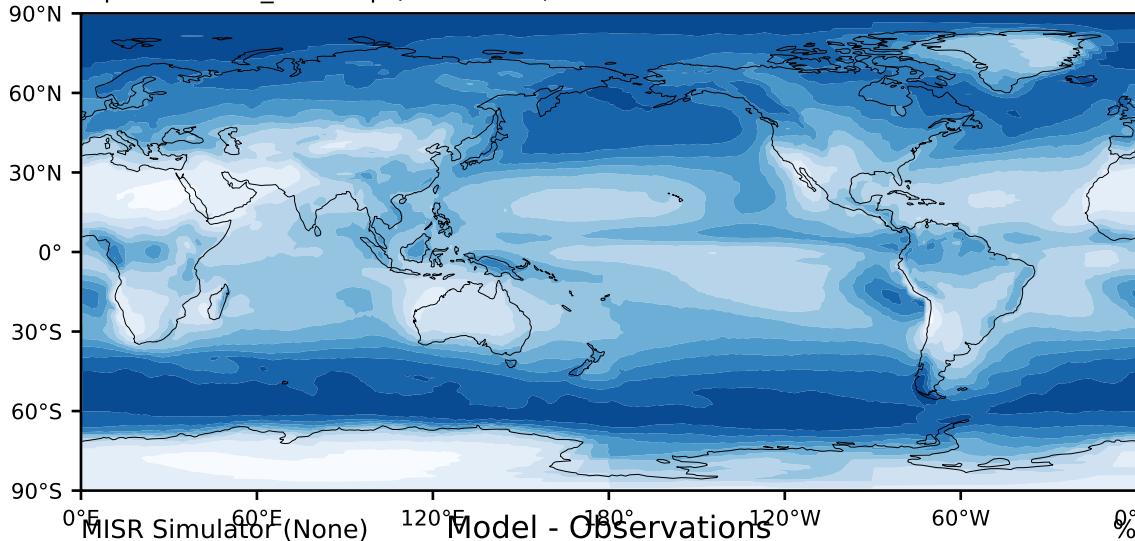

alpha21.clubb_tk1.amip (1981-2000)

%

Max 94.68
Mean 49.64
Min 0.93

MISR Simulator (None)

Model - Observations

%