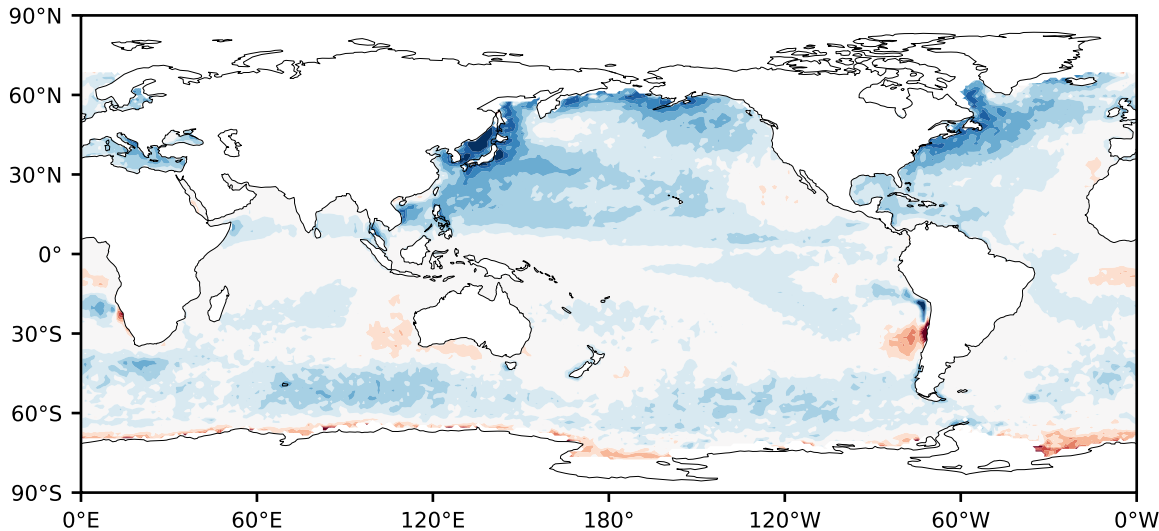

Model - Observations

Max 53.33
Mean 5.24
Min -69.65

RMSE 8.13
CORR 0.83