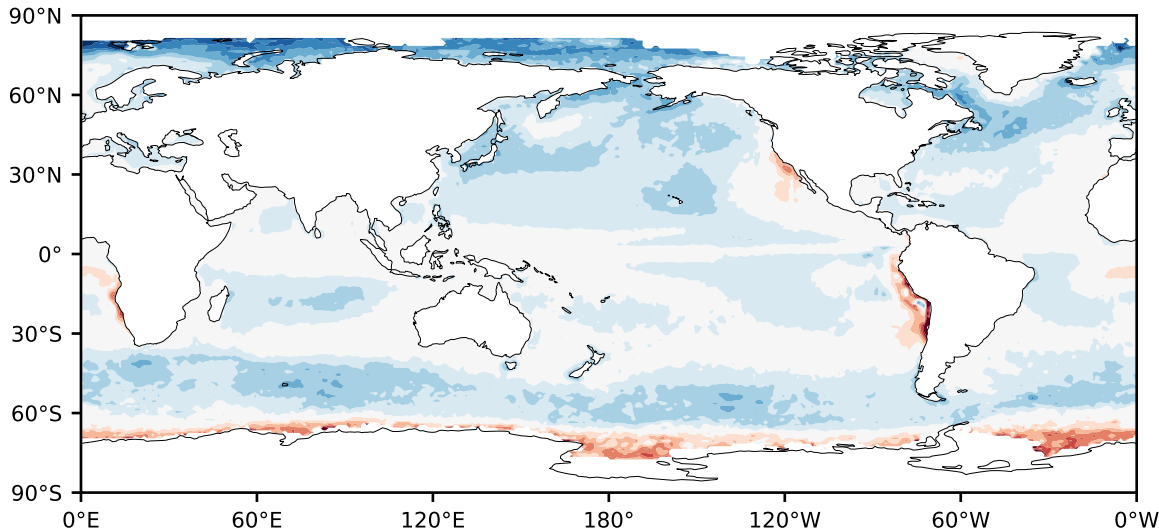

# Model - Observations

Max 45.17  
Mean 5.20  
Min -71.89

RMSE 7.64  
CORR 0.82