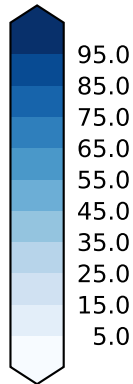

alpha21.clubb\_tk1.amip (1981-2000)

%  
Max 65.20  
Mean 14.61  
Min 0.00

MISR Simulator (None)

Model - Observations

%