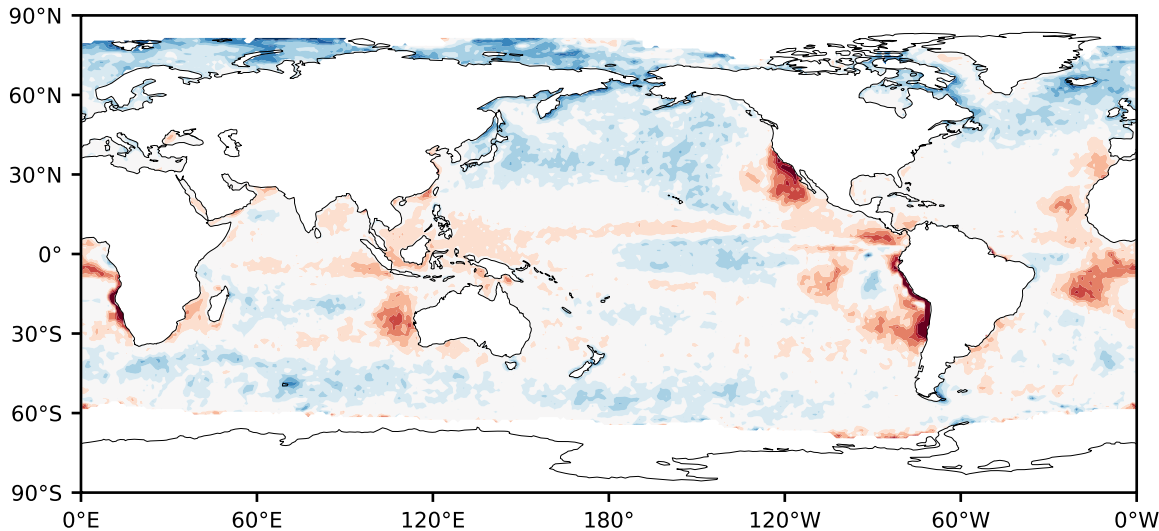

Model - Observations

Max 45.64
Mean 0.25
Min -88.15

RMSE 7.78
CORR 0.92