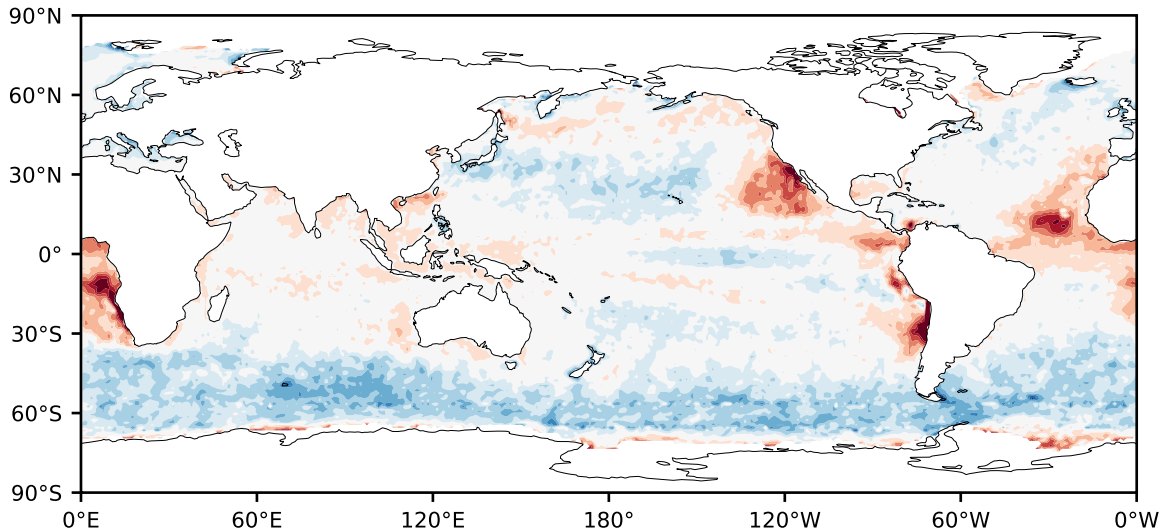

Model - Observations

Max 43.79
Mean 0.83
Min -76.22

RMSE 8.19
CORR 0.90