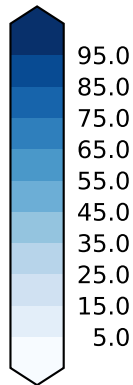

alpha21.clubb_tk1.amip (1981-2000)

%
Max 87.00
Mean 27.79
Min 0.00

MISR Simulator (None)

Model - Observations

%