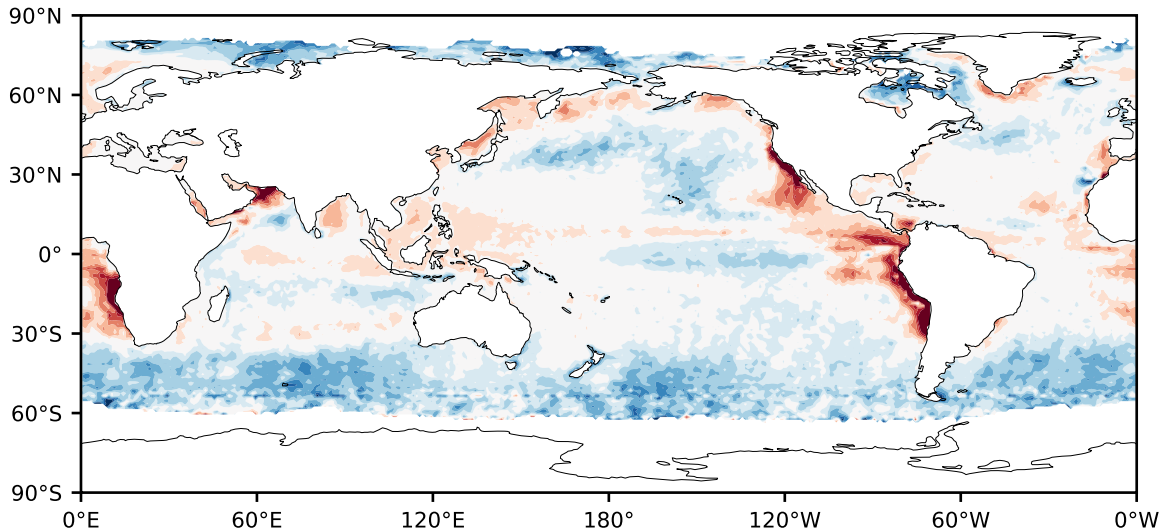

Model - Observations

Max 57.17
Mean 1.88
Min -94.71

RMSE 9.75
CORR 0.87