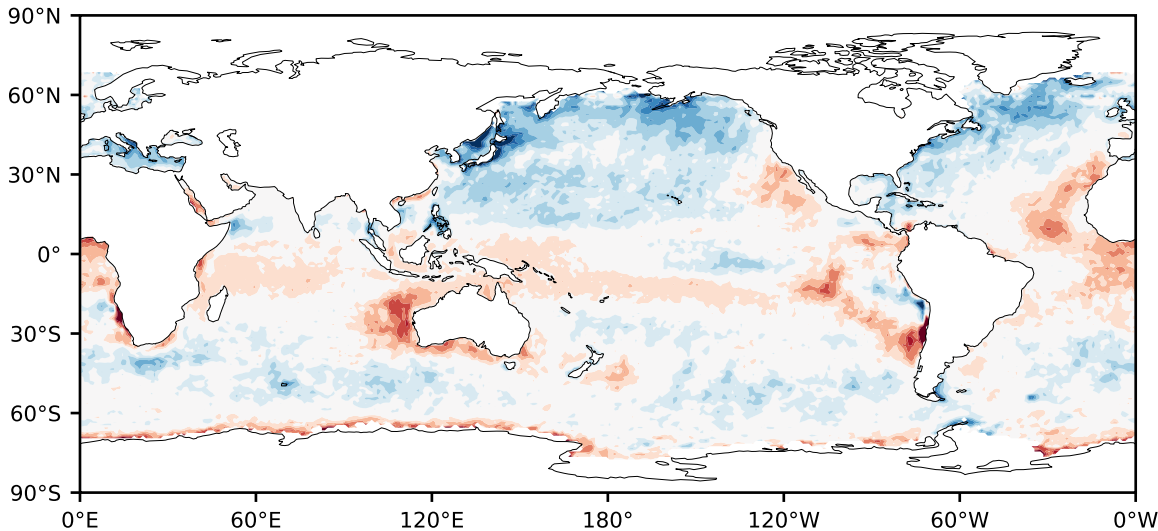

Model - Observations

Max 55.45
Mean 0.79
Min -79.87

RMSE 8.24
CORR 0.90