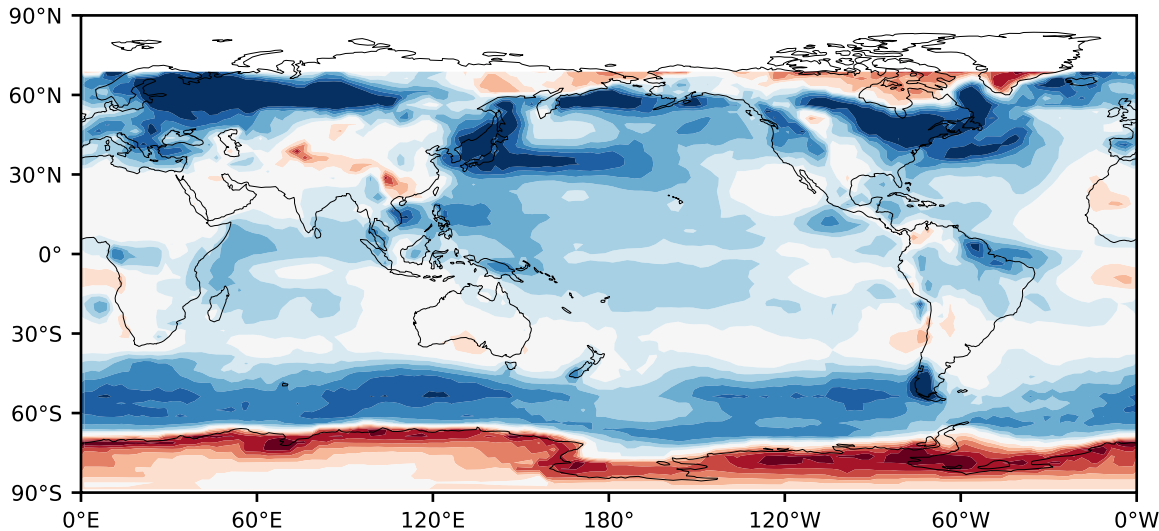

# Model - Observations

Max 55.67  
Mean 9.24  
Min -36.95

RMSE 14.62  
CORR 0.76