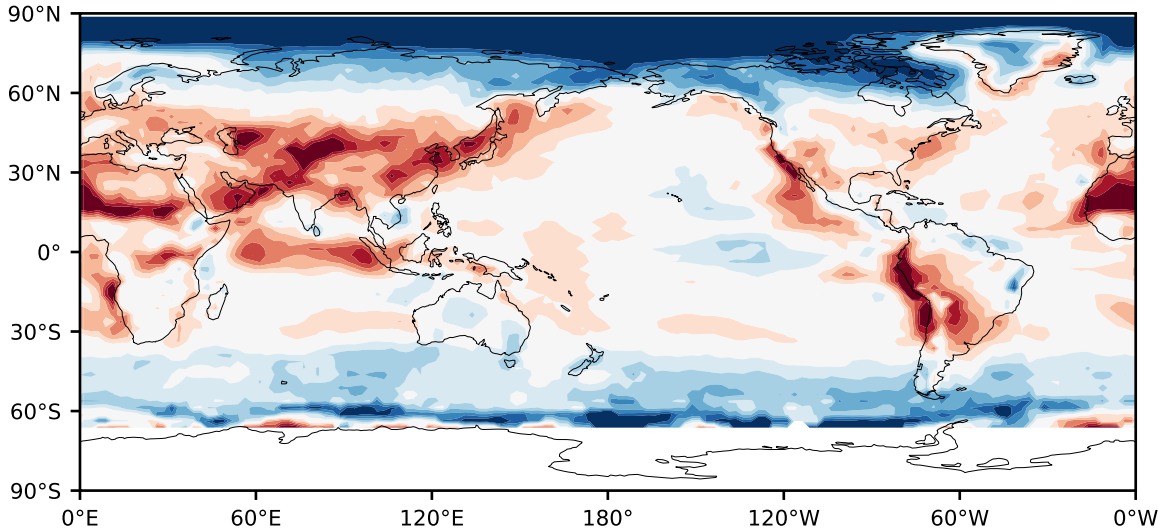

Model - Observations

Max 72.19
Mean -1.45
Min -68.46

RMSE 12.48
CORR 0.85