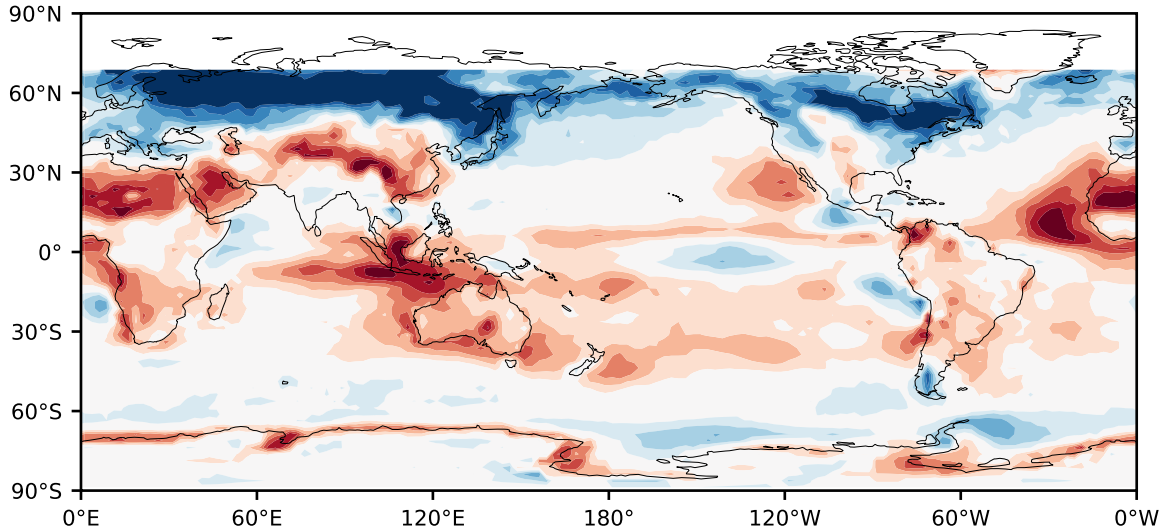

Model - Observations

Max 51.77
Mean -2.31
Min -43.11

RMSE 12.63
CORR 0.84