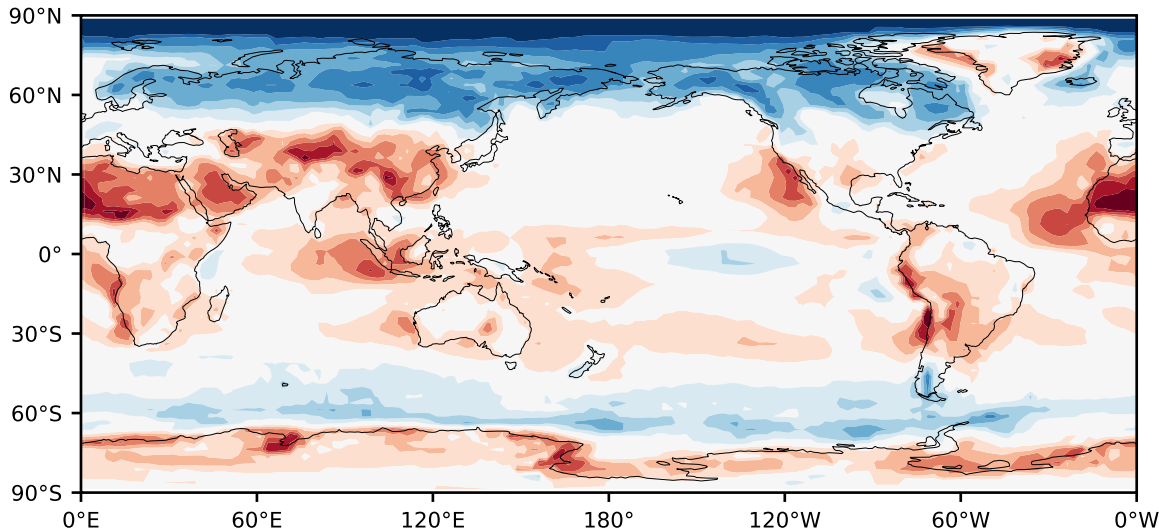

Model - Observations

Max 38.79
Mean -2.32
Min -54.19

RMSE 10.27
CORR 0.90