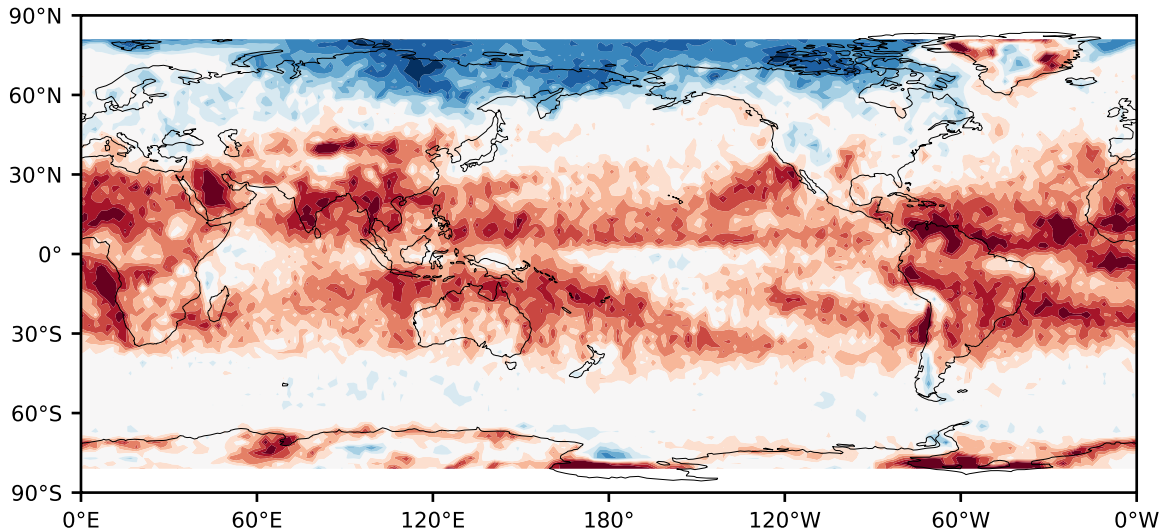

Model - Observations

Max 37.88
Mean -9.05
Min -58.50

RMSE 14.86
CORR 0.83