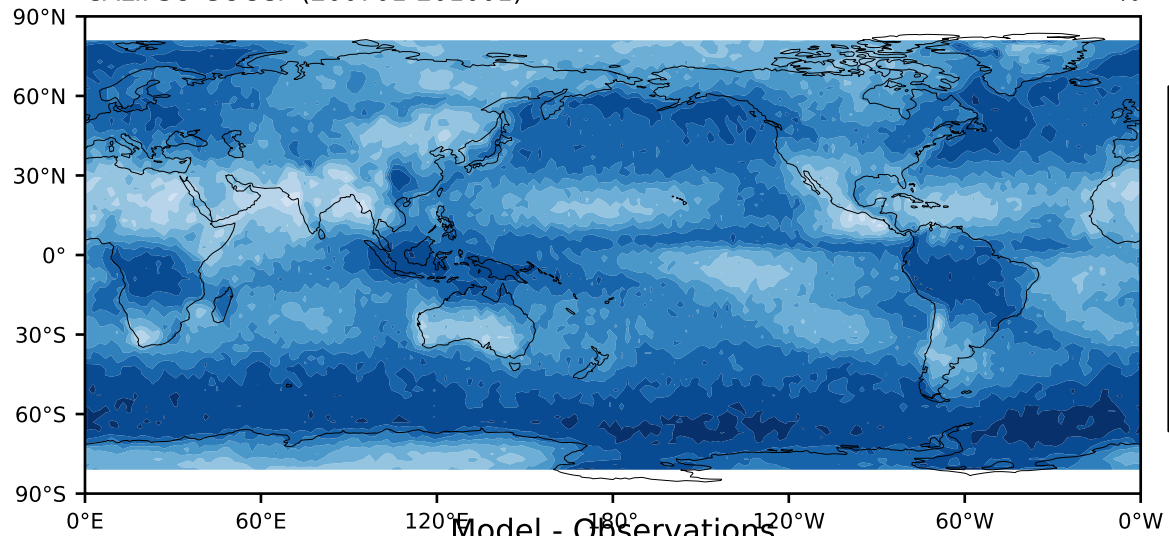

CALIPSO-GOCCP (200701-201001)

%

Max 99.13  
Mean 67.78  
Min 20.14

Model - Observations