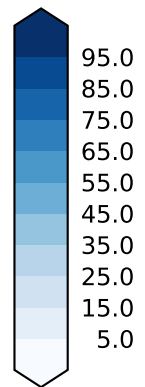

CALIPSO-GOCCP (200701-201001)

%

Max 99.13  
Mean 67.78  
Min 20.14

Model - Observations