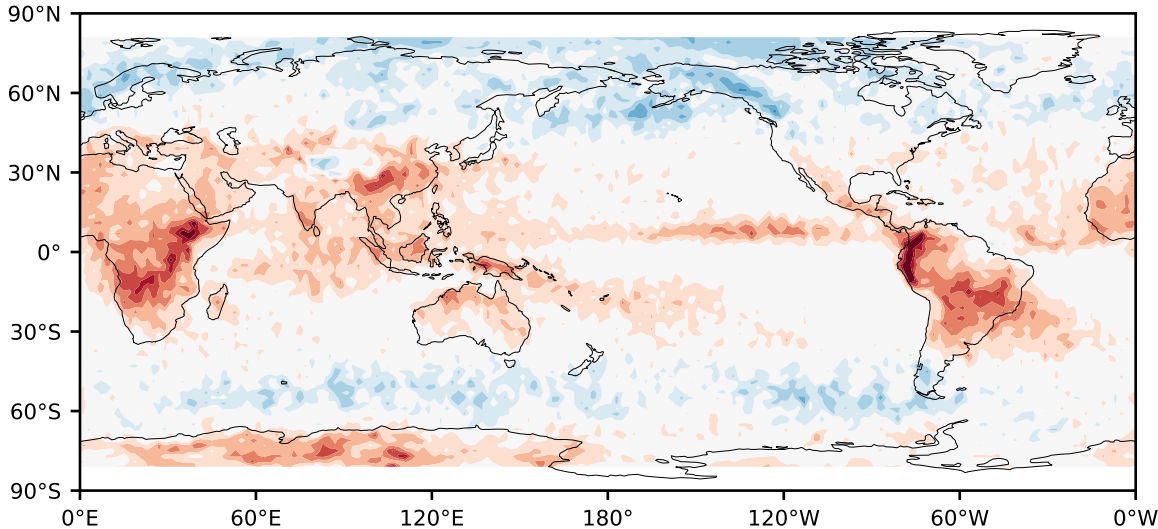

# Model - Observations

Max 23.48  
Mean -3.17  
Min -51.44

RMSE 7.71  
CORR 0.84