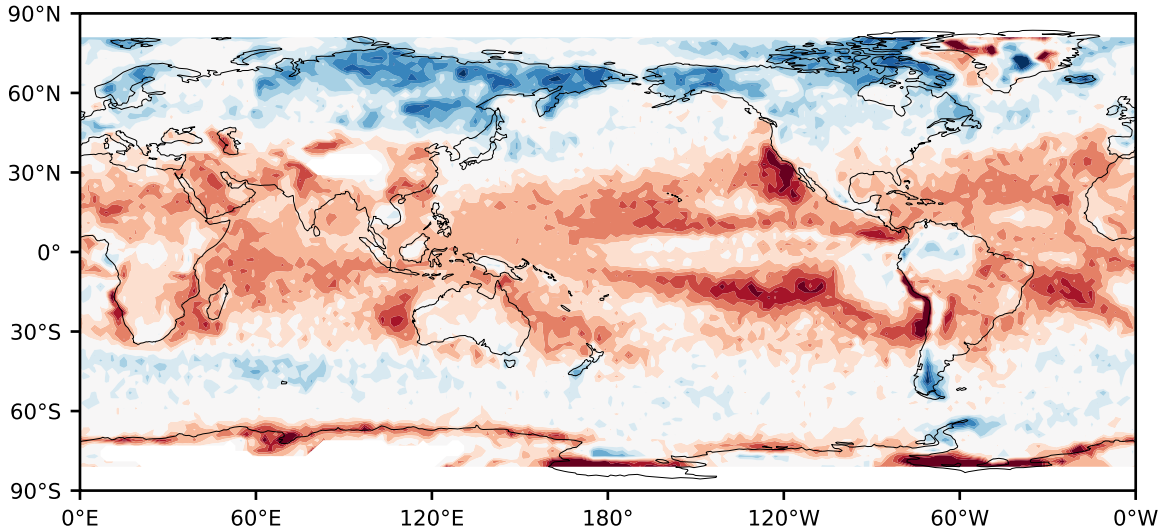

Model - Observations

Max 45.82
Mean -6.13
Min -67.96

RMSE 11.94
CORR 0.91