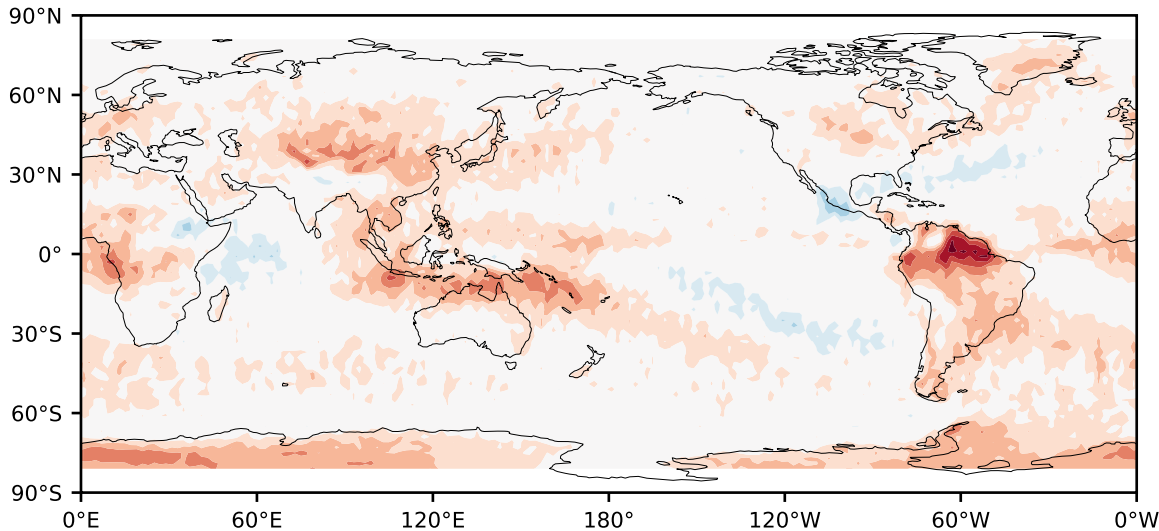

# Model - Observations

Max 15.54  
Mean -3.73  
Min -32.73

RMSE 6.39  
CORR 0.92