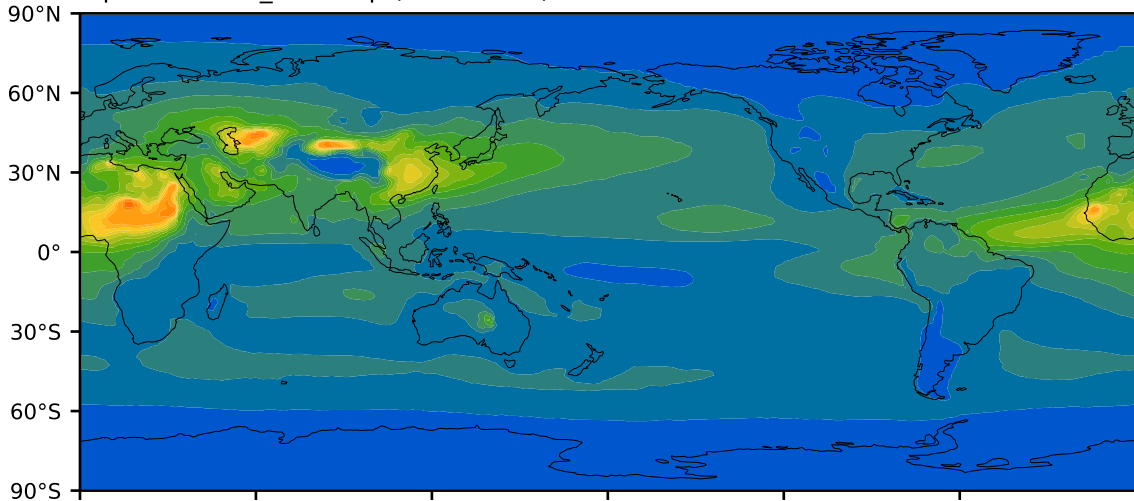

alpha21.clubb_tk1.amip (1981-2000)

dimensionless

Max 0.90
Mean 0.12
Min 0.01

AERONET-composite AOD (Model - Observations) dimensionless