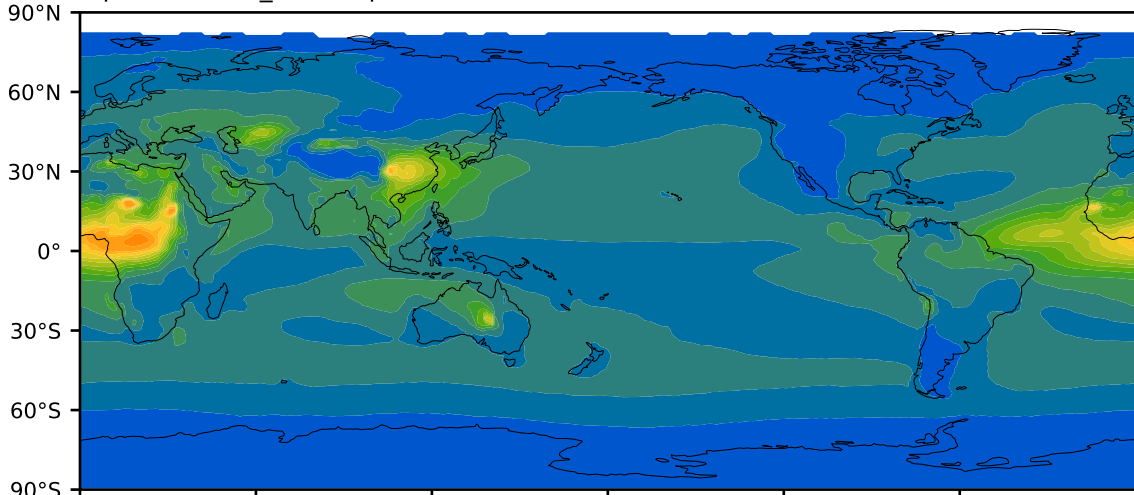

alpha21.clubb_tk1.amip (1981-2000)

dimensionless

Max 0.78
Mean 0.12
Min 0.00

AERONET-composite AOD (Observations) - Model - Observations dimensionless