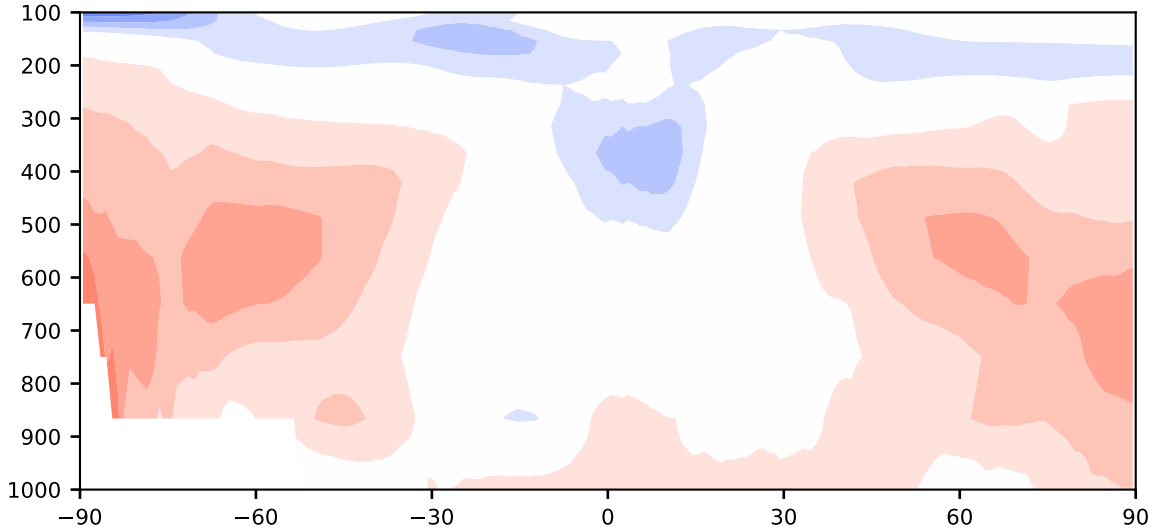

# Model - Observations

Max 29.54  
Mean 4.43  
Min -23.07

RMSE 6.80  
CORR 0.96