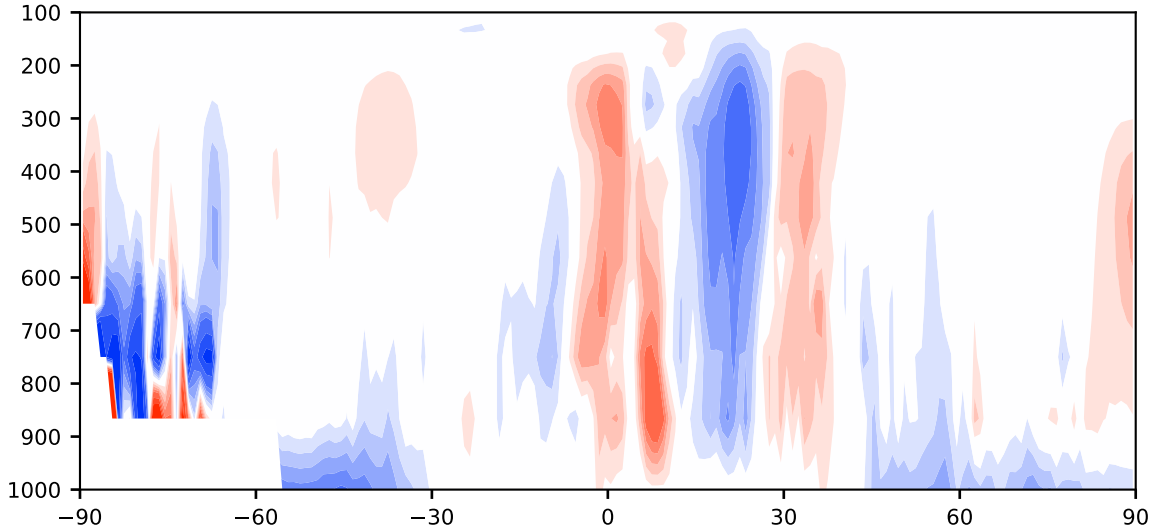

Model - Observations

Max 151.05
Mean -0.19
Min -61.67