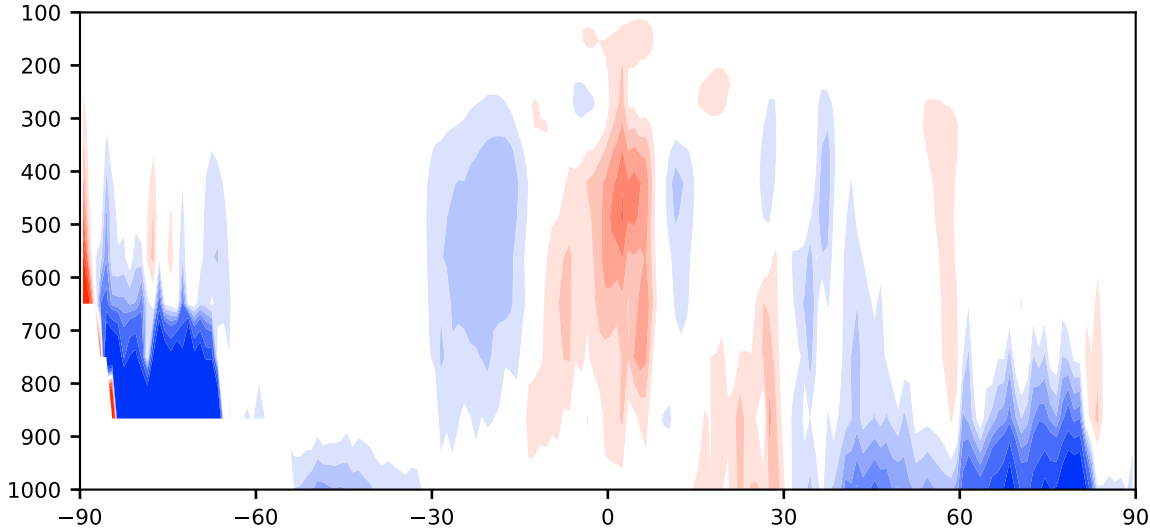

Model - Observations

Max 73.05
Mean -1.52
Min -103.88

RMSE 4.32
CORR 0.90