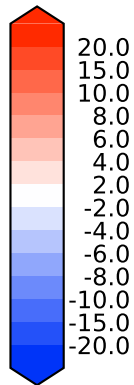

Model - Observations

Max 94.82
Mean -1.09
Min -111.07

RMSE 5.49
CORR 0.88