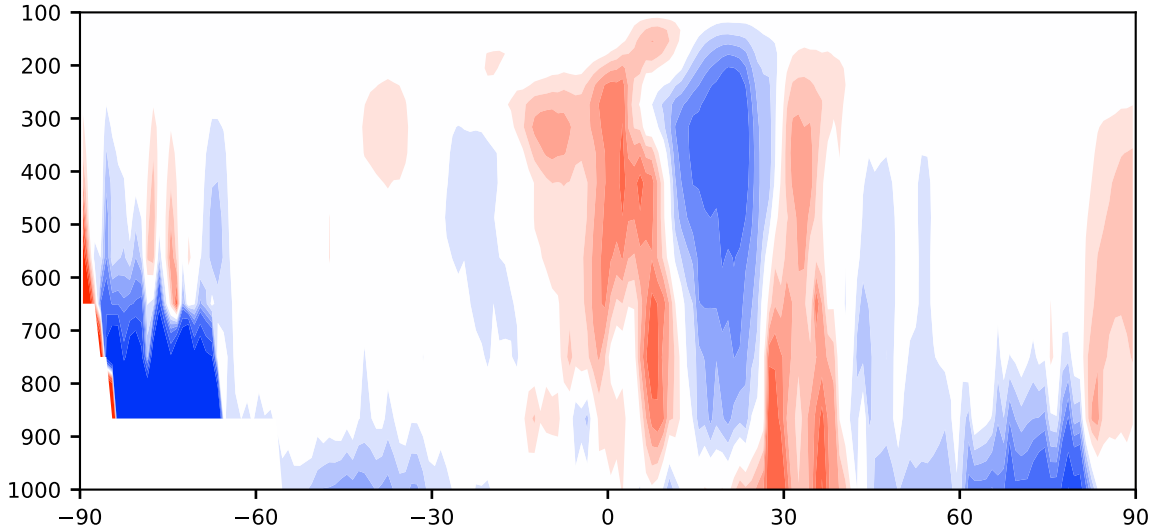

Model - Observations

Max 94.82
Mean -1.09
Min -111.07

RMSE 5.49
CORR 0.88