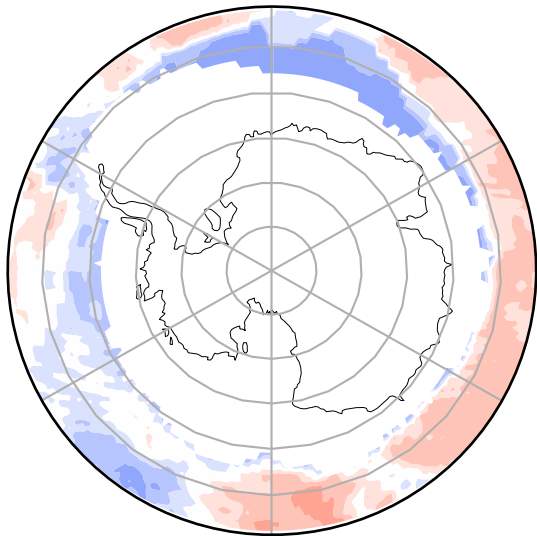

Model - Observations

Max 1.37
Mean -0.07
Min -1.88

RMSE 0.64
CORR 0.95