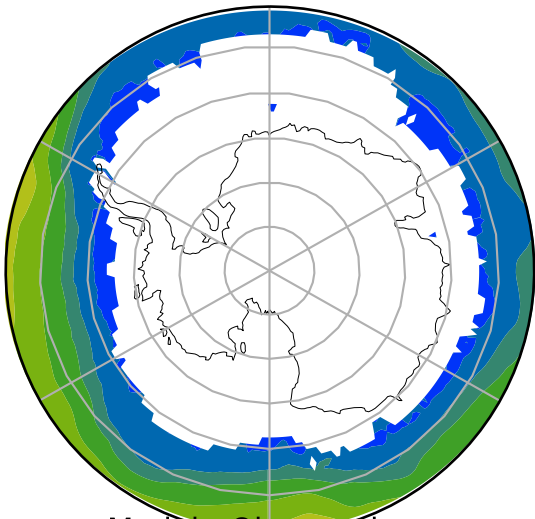

HadISST/OI.v2 (Present Day) (1999-2016)

C

Max	6.25
Mean	0.71
Min	-1.67

15.0
13.0
11.0
9.0
7.0
5.0
3.0
1.0
0.0
-1.0

Model - Observations