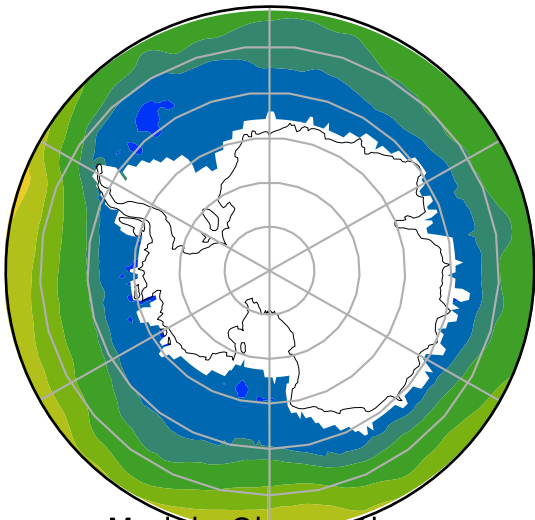

HadISST/OI.v2 (Present Day) (1999-2016)

C

Max	7.75
Mean	1.36
Min	-1.72

15.0
13.0
11.0
9.0
7.0
5.0
3.0
1.0
0.0
-1.0

Model - Observations