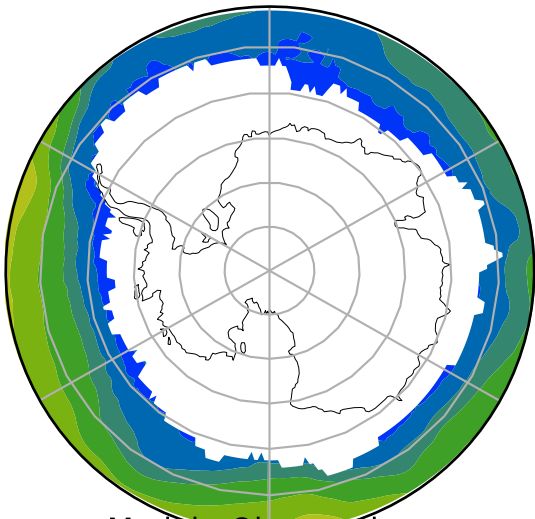

HadISST/OI.v2 (Present Day) (1999-2016)

C

Max	6.38
Mean	0.86
Min	-1.73

15.0
13.0
11.0
9.0
7.0
5.0
3.0
1.0
0.0
-1.0

Model - Observations