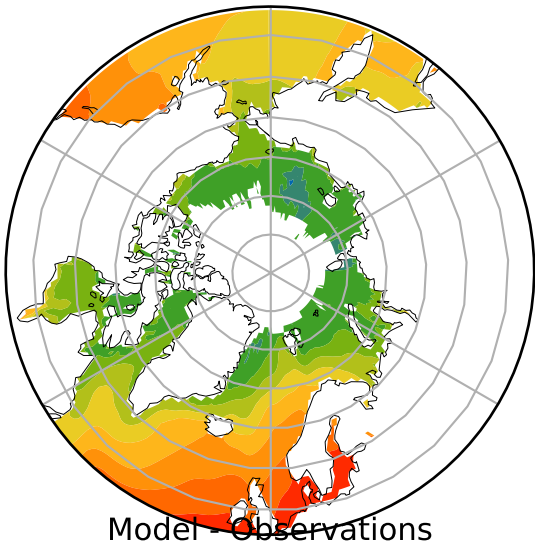

HadISST/OI.v2 (Present Day) (1999-2016)

C

Max	17.91
Mean	7.35
Min	-1.59

15.0
13.0
11.0
9.0
7.0
5.0
3.0
1.0
0.0
-1.0