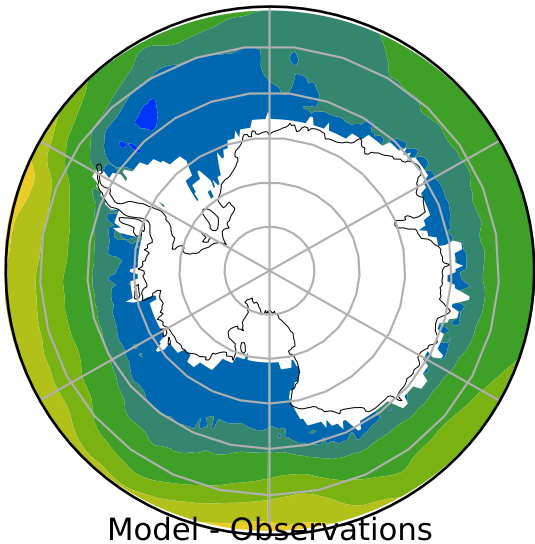

HadISST/OI.v2 (Present Day) (1999-2016)

C

Max	8.09
Mean	1.66
Min	-1.44

15.0
13.0
11.0
9.0
7.0
5.0
3.0
1.0
0.0
-1.0