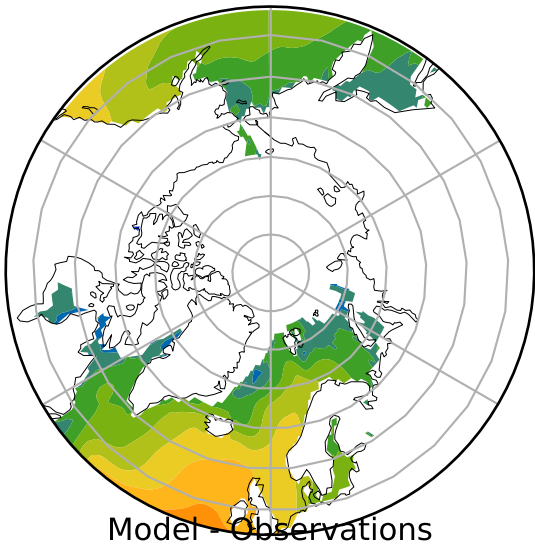

# HadISST/OI.v2 (Present Day) (1999-2016)

C

Max	11.79
Mean	4.26
Min	-1.79

15.0
13.0
11.0
9.0
7.0
5.0
3.0
1.0
0.0
-1.0