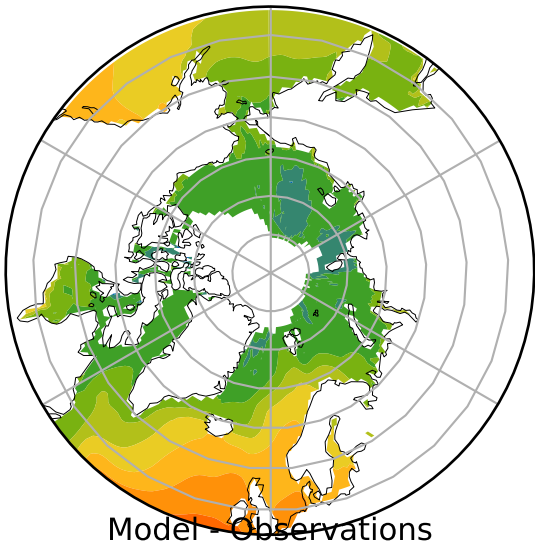

HadISST/OI.v2 (Present Day) (1999-2016)

C

Max	13.59
Mean	5.07
Min	-1.68

15.0
13.0
11.0
9.0
7.0
5.0
3.0
1.0
0.0
-1.0