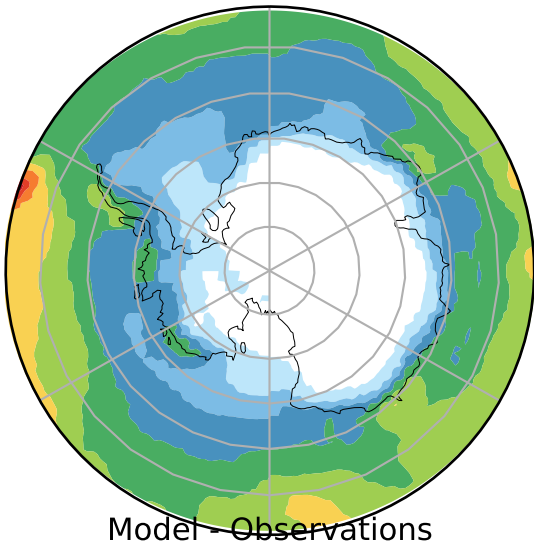

alpha2.v1p (2-11)  
mm/day

|      |      |
|------|------|
| Max  | 5.11 |
| Mean | 1.69 |
| Min  | 0.04 |

Model - Observations