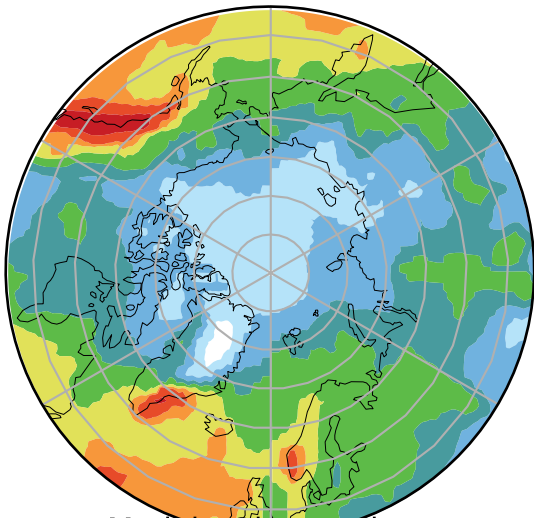

alpha2.v1p (2-11)
mm/day

Max	9.87
Mean	2.23
Min	0.32

Model - Observations