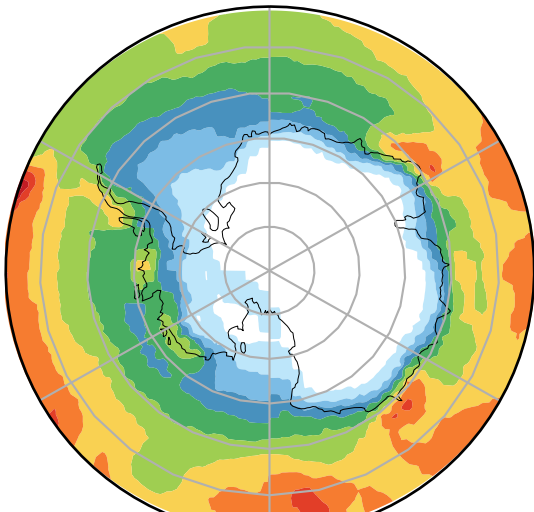

alpha2.v1p (2-11)
mm/day

Max	5.45
Mean	2.15
Min	0.04

Model - Observations