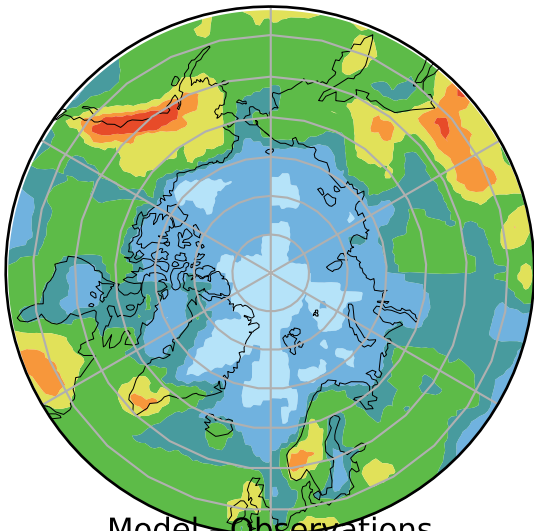

alpha2.v1p (2-11)  
mm/day

Max	6.70
Mean	2.08
Min	0.54

Model - Observations