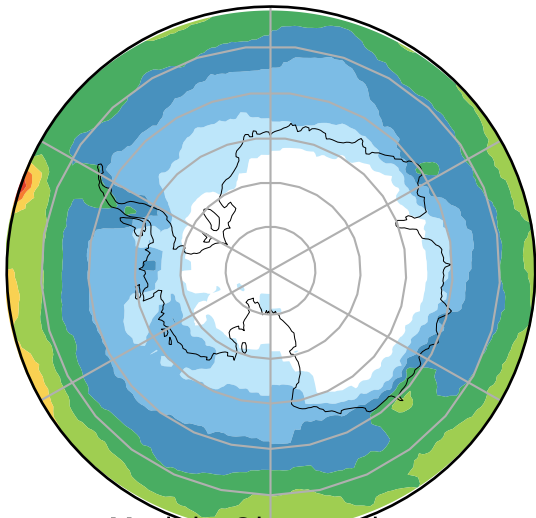

alpha2.v1p (2-11)  
mm/day

Max	5.00
Mean	1.46
Min	0.05

Model - Observations