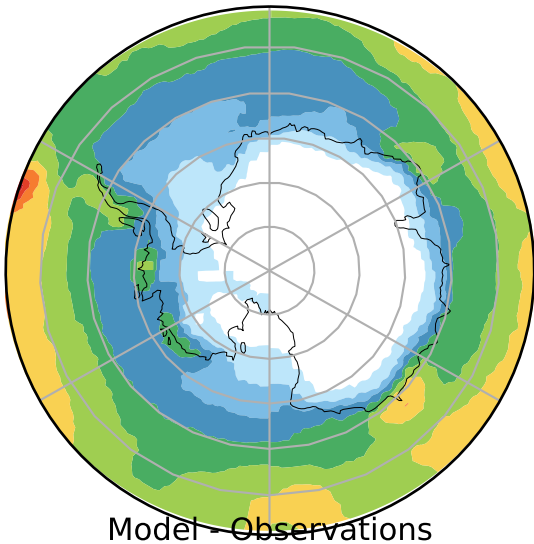

alpha2.v1p (2-11)  
mm/day

Max	5.03
Mean	1.81
Min	0.04