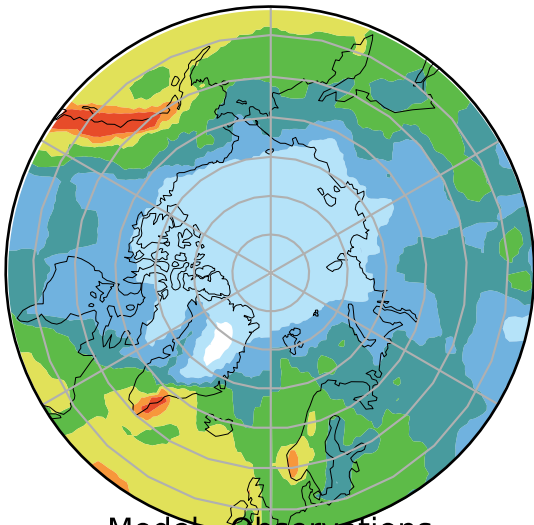

alpha2.v1p (2-11)
mm/day

Max	6.88
Mean	1.88
Min	0.35

Model - Observations